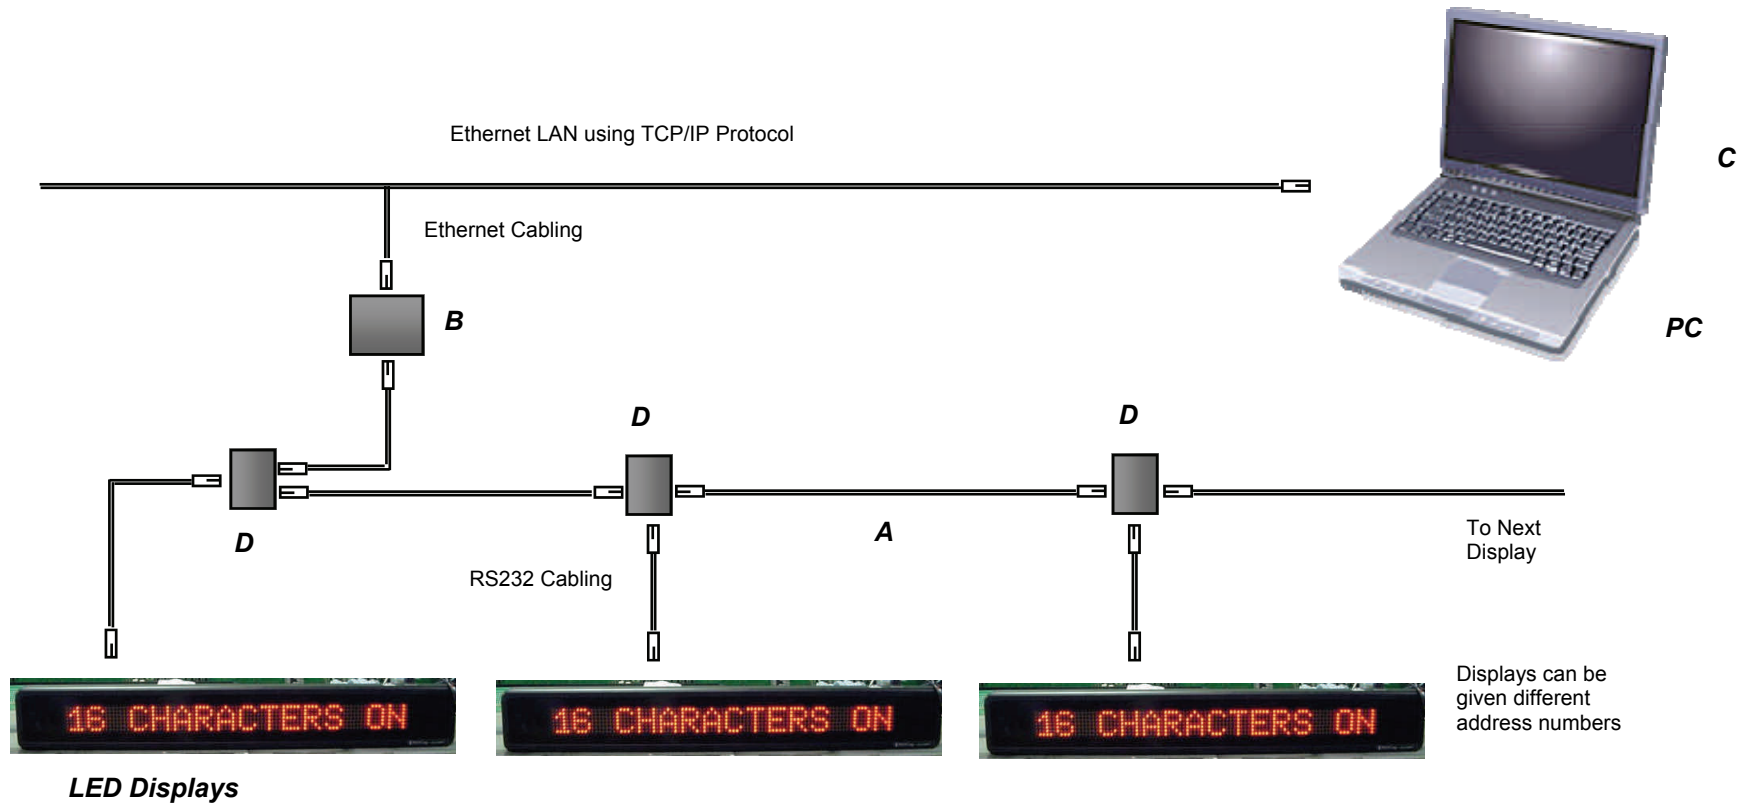

# standard cabling configuration - ethernet

Item	Part	Description	Notes
A		3 m Cable 10 m Cable 15 m Cable	Plugs into Display RJ45 Socket
B		Ethernet to Serial Convertor	
C		Software running under Windows	

# standard cabling configuration - ethernet

Item	Part	Description	Notes
A		3 m Cable 10 m Cable 15 m Cable	Plugs into Display RJ45 Socket
B		Ethernet to Serial Converter	
C		Software running under Windows	
D		Splitter Box	