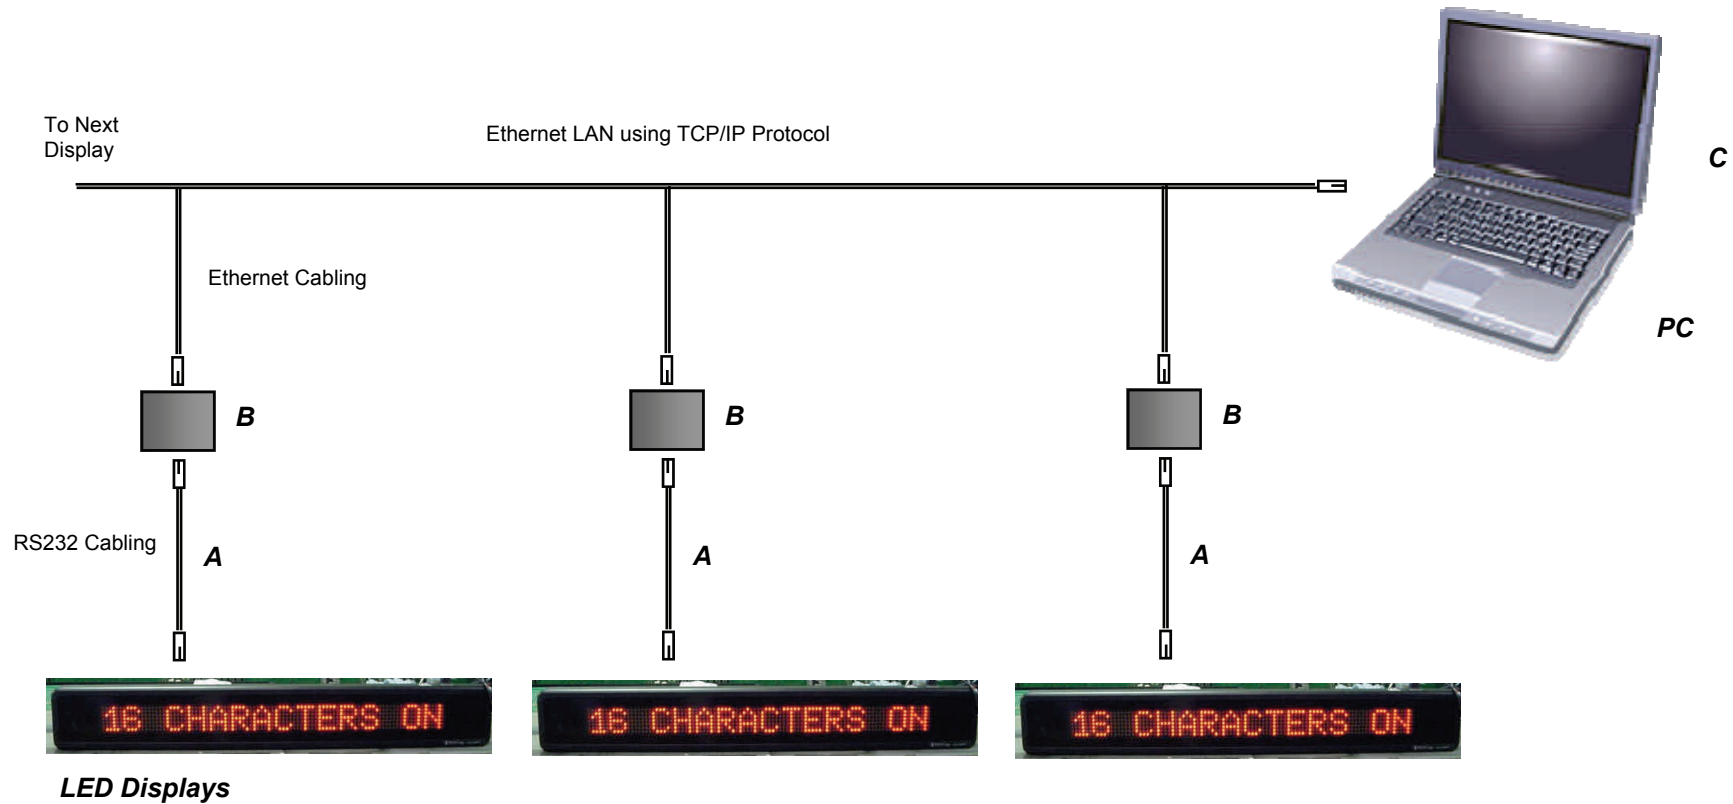

# standard cabling configuration - ethernet

Item	Part	Description	Notes
A		3 m Cable 10 m Cable 15 m Cable	Plugs into Display RJ45 Socket
B		Ethernet to Serial Convertor	
C		Software running under Windows	

# standard cabling configuration - ethernet

Item	Part	Description	Notes
A		3 m Cable 10 m Cable 15 m Cable	Plugs into Display RJ45 Socket
B		Ethernet to Serial Converter	
C		Software running under Windows	
D		Splitter Box	